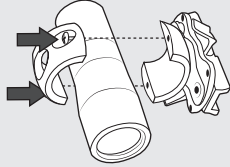

SINGLE CLAMP RAIL ADAPTER

FITS FAST / ACH SIDE RAILS (ARCS)

Features:

- Instant and secure attachment of flashlights, cameras and other 20mm diameter cylinder shaped accessories

Part # 20-97-103

06-05-153 REV. A

PACKAGE CONTENTS = 1

Single Clamp Rail Adapter

1

Unscrew Single Clamp Rail Adapter.
Place flashlight / camera in between halves and reassemble as shown.

2

Pinch tabs on Single Clamp and slide to preferred position on FAST / ACH Side Rail (ARC).