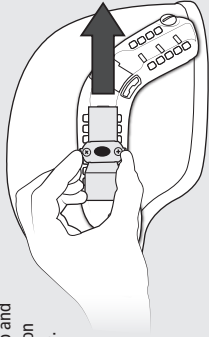

SINGLE CLAMP RAIL ADAPTER

FITS FAST / ACH SIDE RAILS (ARCS)

Features:

- Instant and secure attachment of flashlights, cameras and other 20mm diameter cylinder shaped accessories

Part # 20-97-103

06-05-153 REV. A

PACKAGE CONTENTS = 1

Single Clamp Rail Adapter

1

Unscrew Single Clamp Rail Adapter.
Place flashlight / camera in between halves and reassemble as shown.

2

Pinch tabs on Single Clamp and slide to preferred position on FAST / ACH Side Rail (ARC).